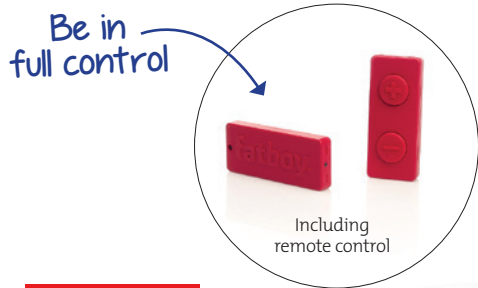

EDISON the MEDIUM

The gang's all here! Meet our latest addition to the Edison family; the Medium.

REMOTE REACHES UP TO 10 METERS

MEDIUM SIZE, MAXIMUM STYLE

Here's the story

When an Edison the Petit is just not big enough or an Edison the Grand is simply too big, Fatboy now has the perfect size! No more excuses to not own one of these iconic lamps. Due to its beautiful form, material and colour the Medium will fit in almost every interior- and exterior, because this baby is made for indoor- as well as outdoor use! Cherry on the cake;

you can be in maximum control with our newest feature in the shape of an oversized red remote. By using the buttons to dim your Edison the Medium you can set the mood instantly without having to get out of your comfy chair!