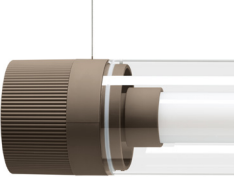

TJOEP

Tjoep

Material

Shade: Polycarbonate
Injection parts: Acrylonitrile
Butadiene Styrene
Mounting parts: Galvanized
steel

Coating

Rubber coating (soft touch)

Weight product

Small: 1.24 kg
Large: 2.38 kg

Dimensions

Small: Ø 9 x 50 cm
Large: Ø 9 x 150 cm

Weight product + packaging

Small: 2.04 kg
Large: 3.75 kg

Dimensions packaging

Small: 71 x 15.7 x 15 cm
Large: 170 x 15.7 x 15 cm

Light color

2700-4500 K

Batch number

Underneath adapter
next to the knob

Features

- Dimmable by the rotation knob on the end of the lamp
- You can point the light to any desired location

HOW TO ENJOY YOUR PRODUCT TO THE MAX

Keeping it clean
Use a soft dry cloth to
gently wipe the lamp.

Tjoep

Dimmable by the rotation knob