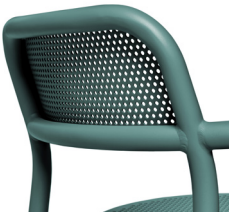

TONÍ ARMCHAIR

Toní Armchair

 **Material**
Aluminum

 **Coating**
Axalta (highest standard outdoor coating)

 **Weight product**
3.9 kg

 **Dimensions**
54.75 x 59.5 x 80.5 cm

 **Dimensions seating**
44 cm

 **Weight product + packaging**
1 pc: 6.15 kg
2 pcs: 10 kg
4 pcs: 17.8 kg

 **Dimensions packaging**
1 pc: 87 x 59 x 58 cm
2 pcs: 87 x 59 x 58 cm
4 pcs: 97 x 69 x 61.5 cm

Batch number
Underneath seating

 **Certificate**
EU: EN 581-1, EN 581-2
USA: UL 4041

 **Features**

- Stackable (4 pcs)
- Lightweight
- UV-resistant
- All weather-resistant
- Silent

 **Designer**
Erik Stehmann

HOW TO ENJOY YOUR PRODUCT TO THE MAX

Keeping it clean

Use a dry or wet cloth, don't use any cleaning agents containing chemicals.

Toni Armchair

Matches perfectly with Toni Tablo