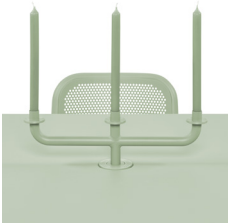

With handy parasol hole

Add a nifty candle holder