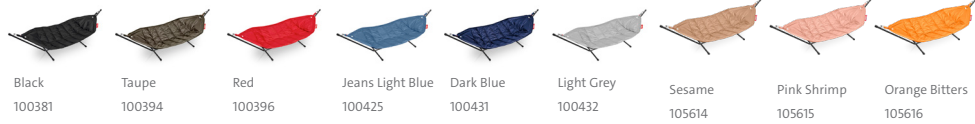

FURNITURE

Hammocks

Headdemock incl. Rack

Headdemock Superb incl. Black Rack

Headdemock Superb incl. Light Grey Rack

Headdemock Cover

Lounge

Indoor  Outdoor 

Paletti Seat

Mist 104441	Thunder Grey 104442	Sahara 105096	Rock Grey 104961	Storm Blue 105640
----------------	------------------------	------------------	---------------------	----------------------

Paletti Corner Seat

Mist 104435	Thunder Grey 10443	Sahara 105094	Rock Grey 104959	Storm Blue 105638
----------------	-----------------------	------------------	---------------------	----------------------

Paletti Hocker

Mist 104429	Thunder Grey 104430	Sahara 105092	Rock Grey 104957	Storm Blue 105636
----------------	------------------------	------------------	---------------------	----------------------