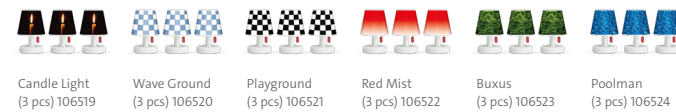

Mini Cappie Set